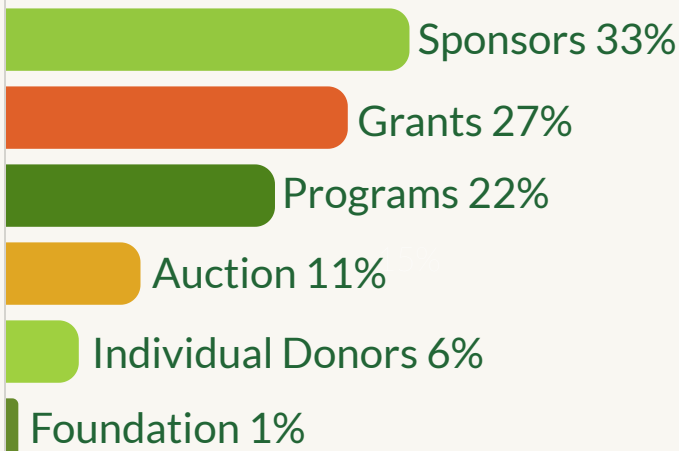

SUSTAINABLE SAN MATEO COUNTY 2021 IN REVIEW

VISION & MISSION STATEMENTS

Our vision is a sustainable future for everyone in San Mateo County.

Our mission is to drive impactful action on economic, environmental and social equity issues that leads to sustainable practices and improves the long-term health of San Mateo County.

KEY PROGRAMS

Indicators Report
Taking a deep dive into 1 local sustainability issue each year since 1997

Awards
Honoring 166 sustainability champions and Green Building Award recipients since 1999

Happy Hours
Engaging the community via virtual monthly gatherings

Sustainability Dashboard
Tracking key sustainability indicators in San Mateo County and its cities

Sustainability Ideas Bank

Sharing proven solutions to accelerate change

REVENUE STREAMS

IMPACT

LEARN HOW TO GET INVOLVED